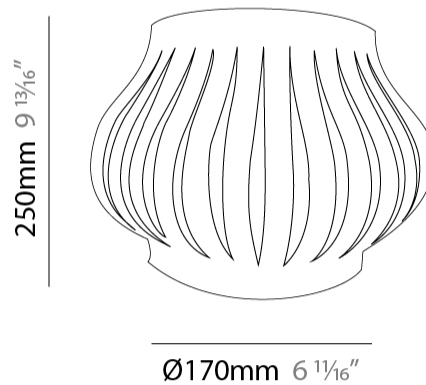

PROJECT _____

TYPE _____

SPECIFIER _____

QUANTITY _____

DATE _____

HELIOS SURFACE

D63005-

base number   Finish
Options

1. To build a product code in our configurator select the specify button on the base model # product page
2. To build a manual product code on this datasheet choose from the options listed below in blue font and add the suffix to the base model #

GENERAL

Series: Helios _____

Partner: Linea Zero _____

Division: Design _____

Installation: Surface _____

Product Type: Wall Surface _____

Mounting Location: Wall _____

PHYSICAL

Shape: Abstract _____

Length (mm): 330 _____

Length (in): 13 _____

Height (mm): 250 _____

Height (in): 9 ¹³/₁₆ _____

Extension (mm): 170 _____

Extension (in): 6 ¹¹/₁₆ _____

Diffuser: Polilux™ Shade - See Finish Options _____

Fixture Finish: WHI / BLK / PBL / POR / PGN / COP / NGD / PKM / SIL _____

Fixture Material: Polilux™/ Metal holder _____

Primary Material: Non-Static Polilux _____

ELECTRICAL

Number of Lamps: 1 _____

Lamp Type: LED Retrofit _____

Bulb Included: Bulb Not Included _____

Max. Wattage Per Lamp (W): 7 _____

Lamp Base: E26 _____

Input Voltage (V): 120 _____

Upon Request: 277Vac / GU24 _____

LED

OPTICAL

RATINGS AND CERTIFICATIONS

Certified By: Certified for North American Standards _____

IP rating: IP20 _____